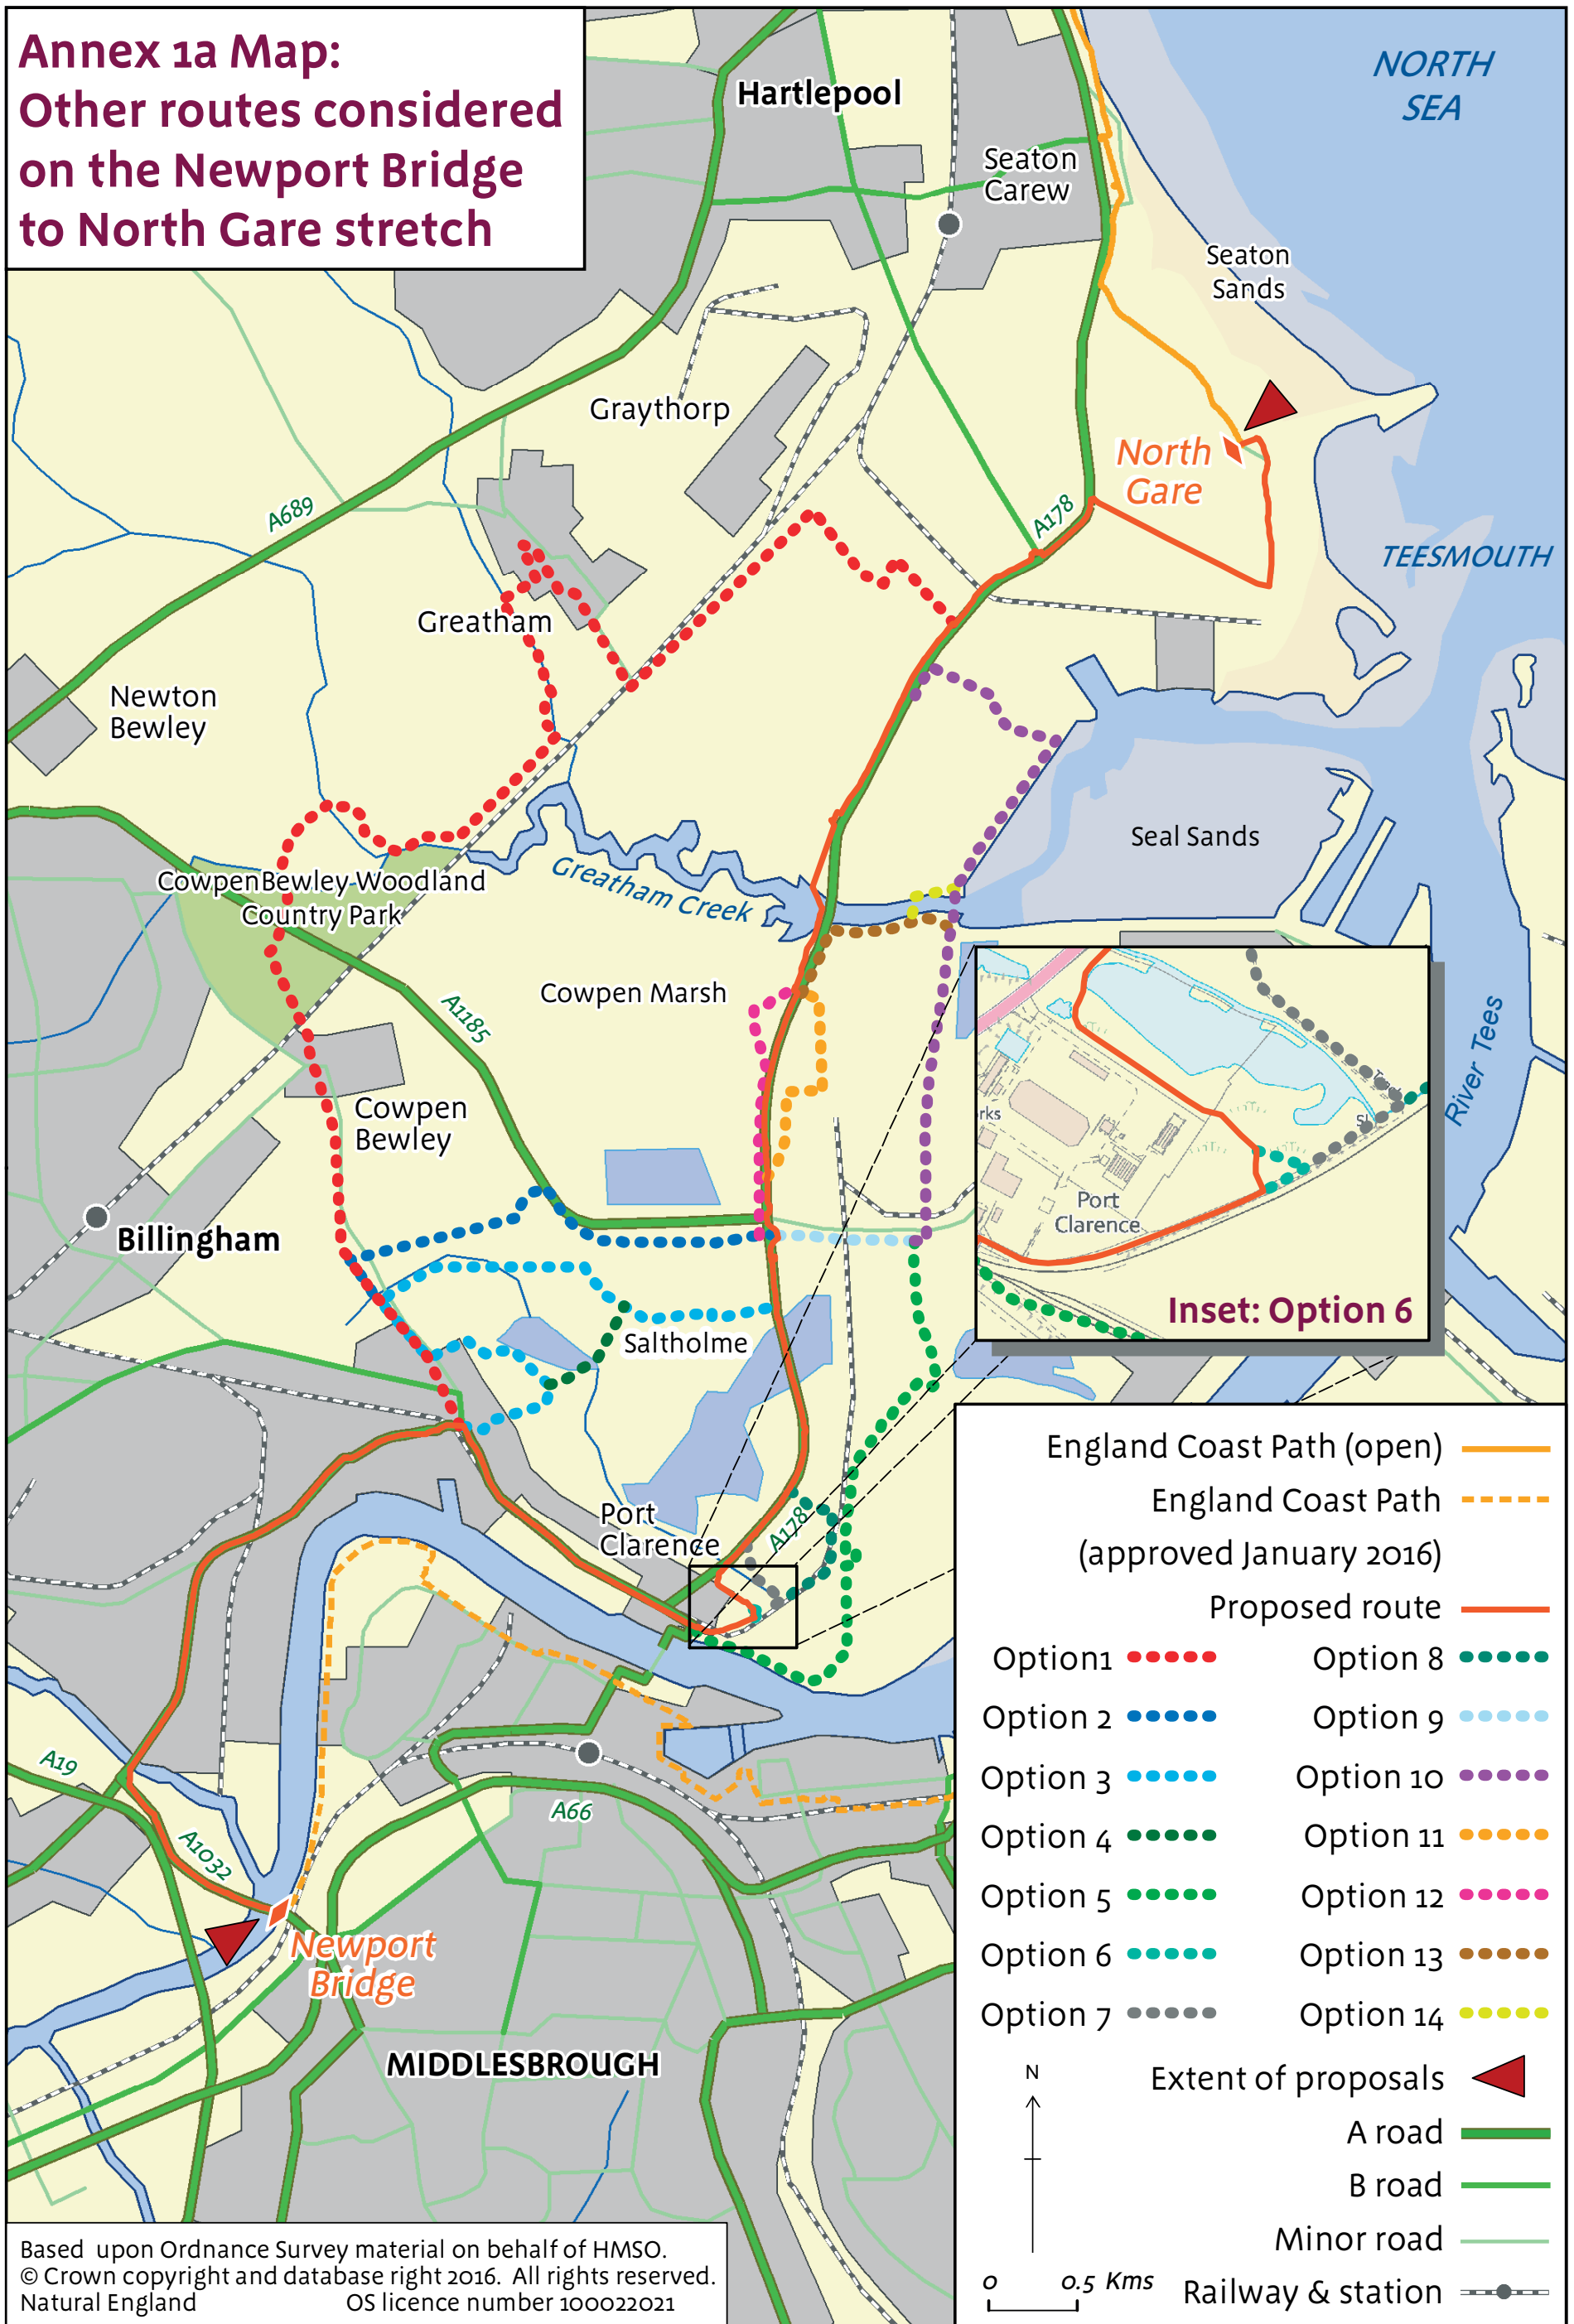

# Annex 1a Map: Other routes considered on the Newport Bridge to North Gare stretch

Based upon Ordnance Survey material on behalf of HMSO.  
© Crown copyright and database right 2016. All rights reserved.  
Natural England OS licence number 100022021